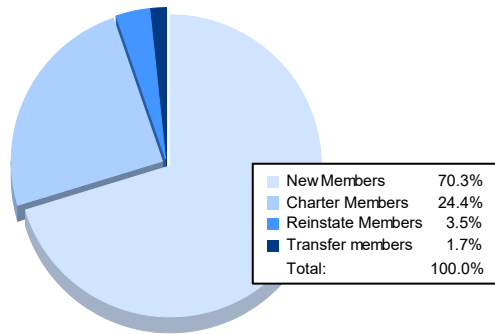

Year	New Clubs	Dropped Clubs	Gain/ Loss Clubs	New Members	Charter Members	Reinstate Members	Transfer Members	Total Member Added	Total Members Dropped	Gain/ Loss Members
2016-2017	1	0	1	192	25	15	15	247	199	48
2017-2018	1	0	1	185	25	31	7	248	230	18
2018-2019	0	1	-1	145	0	6	11	162	173	-11
2019-2020	0	0	0	95	1	4	11	111	197	-86
2020-2021	2	1	1	121	42	6	3	172	193	-21
<b>Average</b>	<b>1</b>	<b>0</b>	<b>0</b>	<b>148</b>	<b>19</b>	<b>12</b>	<b>9</b>	<b>188</b>	<b>198</b>	<b>-10</b>

### Membership Composition June 2021 Cumulative