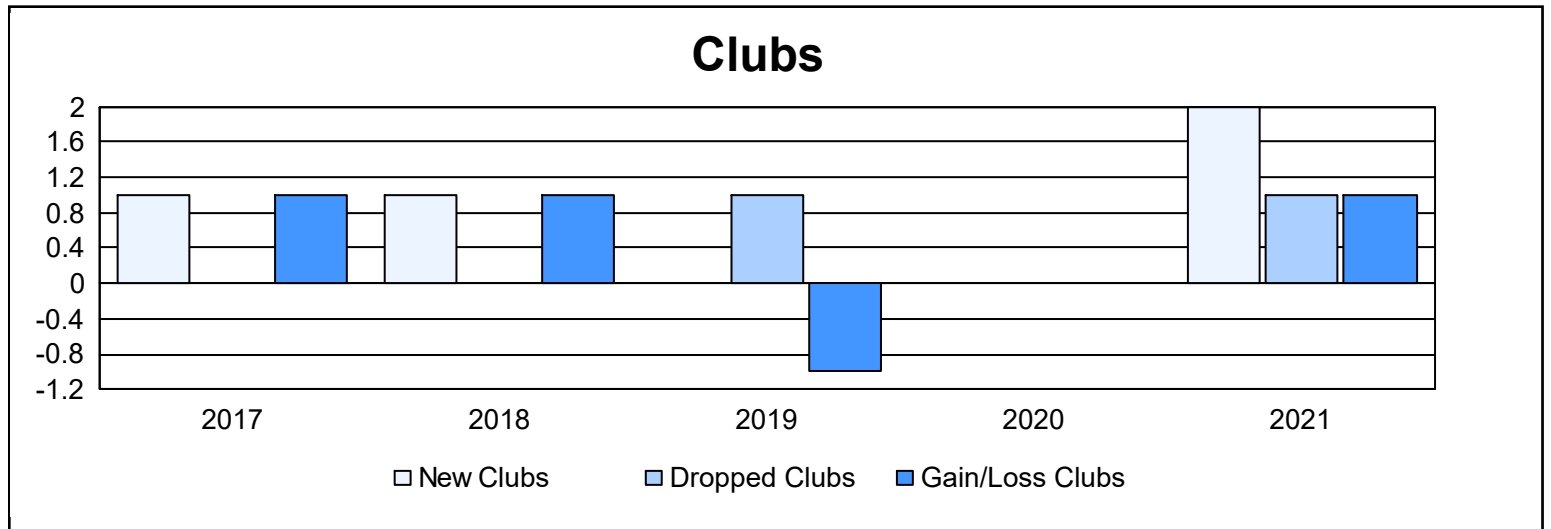

Year	New Clubs	Dropped Clubs	Gain/ Loss Clubs	New Members	Charter Members	Reinstate Members	Transfer Members	Total Member Added	Total Members Dropped	Gain/ Loss Members
2016-2017	1	0	1	192	25	15	15	247	199	48
2017-2018	1	0	1	185	25	31	7	248	230	18
2018-2019	0	1	-1	145	0	6	11	162	173	-11
2019-2020	0	0	0	95	1	4	11	111	197	-86
2020-2021	2	1	1	121	42	6	3	172	193	-21
<b>Average</b>	<b>1</b>	<b>0</b>	<b>0</b>	<b>148</b>	<b>19</b>	<b>12</b>	<b>9</b>	<b>188</b>	<b>198</b>	<b>-10</b>

### Membership Composition June 2021 Cumulative