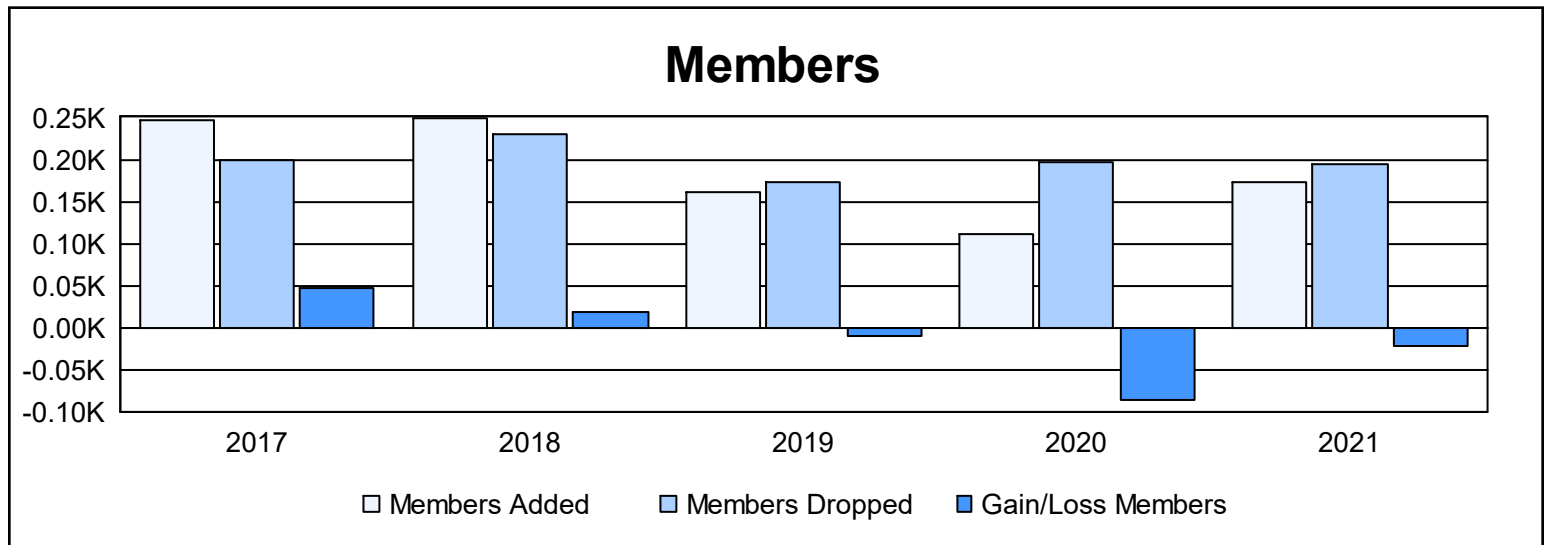

Year	New Clubs	Dropped Clubs	Gain/ Loss Clubs	New Members	Charter Members	Reinstate Members	Transfer Members	Total Member Added	Total Members Dropped	Gain/ Loss Members
2016-2017	1	0	1	192	25	15	15	247	199	48
2017-2018	1	0	1	185	25	31	7	248	230	18
2018-2019	0	1	-1	145	0	6	11	162	173	-11
2019-2020	0	0	0	95	1	4	11	111	197	-86
2020-2021	2	1	1	121	42	6	3	172	193	-21
<b>Average</b>	<b>1</b>	<b>0</b>	<b>0</b>	<b>148</b>	<b>19</b>	<b>12</b>	<b>9</b>	<b>188</b>	<b>198</b>	<b>-10</b>

### Membership Composition June 2021 Cumulative